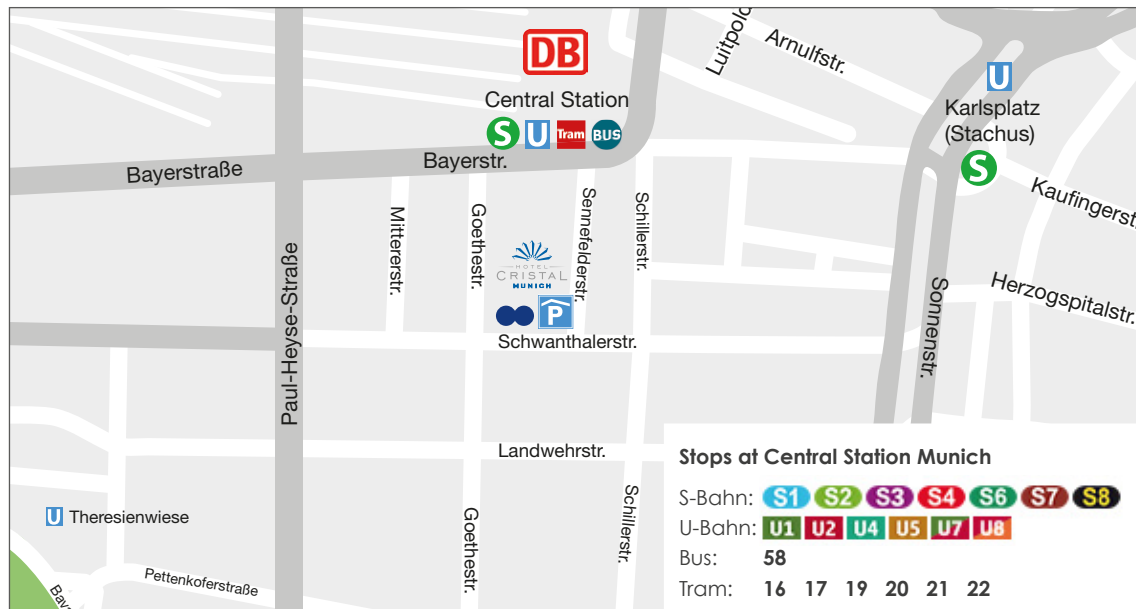

Welcome to Hotel Cristal!

Travelling by car

Please enter the following address in your **navigation system: Schwanthalerstr. 36, 80336 Munich**

North: A9 direction city centre (Zentrum)

West: From the A8 via Verdistrasse, past the railway station to Schwanthalerstraße

South: From the A95 via Harras towards the city centre (Zentrum)

East: From the A8 over the Isar to Schwanthalerstraße

Park your car in our convenient in-house CarPark Cristal for just € 14,00 per day.

Public transport

**All S-Bahn lines S1–8 and U-Bahn lines U1/U2/U4/U5/U7/U8,
Tram 16, 17, 19, 20, 21, 22, Bus no. 58, bus stop "Hauptbahnhof".**

From the airport: S-Bahn S1 or S8 direction Munich, alight at "Hauptbahnhof" station, exit "Ausgang Süd" (Bayerstraße). From there via Goethestraße to Schwanthalerstraße junction, 5 minutes' walk.